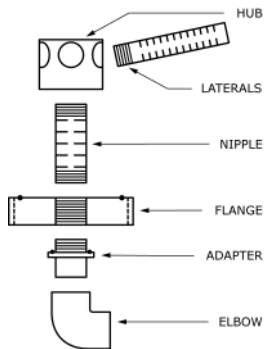

UNDERDRAIN ASSEMBLIES

WATER'S EDGE™

DISTRIBUTION SYSTEM KITS FOR FLANGED TANKS

WATER'S EDGE DISTRIBUTOR SYSTEM KIT FOR FLANGED TANKS (TYPICAL)

TOP ASSEMBLY

BOTTOM ASSEMBLY

SWT's Water's Edge™ Distributor System Kits for Flanged Tanks are fabricated from non-corrosive FDA and NSF approved materials for use in softeners, dealkalizers, carbon filters, sediment filters, iron filters, and multimedia filters. They are recommended for use with Aquamatic-style valve nests and side-mounted valves or simple flow-through filtration.

Water's Edge Distributor Systems are extra strong and durable for use with heavy filtration medias (gravel, sand, garnet) and can be used with a variety of regenerants including salt, caustics, acids, chlorine, etc. The collection screens (laterals) have 0.010 standard slotting for use with 50 mesh filter media or larger. They are designed to spread flow evenly across the filter bed to eliminate dead zones and to provide proper and even lift and separation during backwash.

Materials of Construction (Available) CPVC, Polypropylene, PVDF, HDPE, etc.

Slot Width (Standard) 0.010 inch (0.254 mm)

Slot Width (Available) 0.008, 0.012, 0.016, 0.020, 0.032, 0.125 inch

Model Number	Tank Size Inches	Pipe Size Inches	Laterals Number (Size)
SM-DSF1815	18 x 65	1.5	6 (3/4 inch)
SM-DSF2115	21 x 62	1.5	8 (3/4 inch)
SM-DSF2415	24 x 65	1.5	8 (3/4 inch)
SM-DSF242	24 x 72	2	8 (3/4 inch)
SM-DSF302	30 x 72	2	12 (3/4 inch)
SM-DSF3025	30 x 72	2.5	12 (3/4 inch)
SM-DSF362	36 x 72	2	12 (3/4 inch)
SM-DSF3625	36 x 72	2.5	12 (3/4 inch)
SM-DSF422	42 x 72	2	16 (1 inch)
SM-DSF4225	42 x 72	2.5	16 (1 inch)
SM-DSF423	42 x 72	3	16 (1 inch)
SM-DSF482	48 x 72	2	16 (1 inch)
SM-DSF4825	48 x 72	2.5	16 (1 inch)
SM-DSF483	48 x 72	3	16 (1 inch)
SM-DSF484	48 x 72	4	16 (1 inch)
SM-DSF633	63 x 86	3	20 (1 to 1.25 inch)
SM-DSF634	63 x 86	4	20 (1 to 1.25 inch)