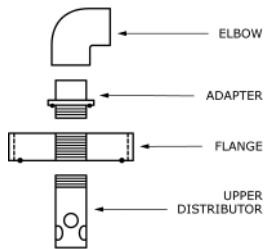

UNDERDRAIN ASSEMBLIES

WATER'S EDGE™

DISTRIBUTION SYSTEM KITS FOR FLANGED TANKS

WATER'S EDGE DISTRIBUTOR SYSTEM KIT FOR FLANGED TANKS (TYPICAL)

TOP ASSEMBLY

BOTTOM ASSEMBLY

SWT's Water's Edge™ Distributor System Kits for Flanged Tanks are fabricated from non-corrosive FDA and NSF approved materials for use in softeners, dealkalizers, carbon filters, sediment filters, iron filters, and multimedia filters. They are recommended for use with Aquamatic-style valve nests and side-mounted valves or simple flow-through filtration.

Water's Edge Distributor Systems are extra strong and durable for use with heavy filtration medias (gravel, sand, garnet) and can be used with a variety of regenerants including salt, caustics, acids, chlorine, etc. The collection screens (laterals) have 0.010 standard slotting for use with 50 mesh filter media or larger. They are designed to spread flow evenly across the filter bed to eliminate dead zones and to provide proper and even lift and separation during backwash.

Materials of Construction (Available) CPVC, Polypropylene, PVDF, HDPE, etc.

Slot Width (Standard) 0.010 inch (0.254 mm)

Slot Width (Available) 0.008, 0.012, 0.016, 0.020, 0.032, 0.125 inch

Model Number	Tank Size Inches	Pipe Size Inches	Laterals Number (Size)
SM-DSF1815	18 x 65	1.5	6 (3/4 inch)
SM-DSF2115	21 x 62	1.5	8 (3/4 inch)
SM-DSF2415	24 x 65	1.5	8 (3/4 inch)
SM-DSF242	24 x 72	2	8 (3/4 inch)
SM-DSF302	30 x 72	2	12 (3/4 inch)
SM-DSF3025	30 x 72	2.5	12 (3/4 inch)
SM-DSF362	36 x 72	2	12 (3/4 inch)
SM-DSF3625	36 x 72	2.5	12 (3/4 inch)
SM-DSF422	42 x 72	2	16 (1 inch)
SM-DSF4225	42 x 72	2.5	16 (1 inch)
SM-DSF423	42 x 72	3	16 (1 inch)
SM-DSF482	48 x 72	2	16 (1 inch)
SM-DSF4825	48 x 72	2.5	16 (1 inch)
SM-DSF483	48 x 72	3	16 (1 inch)
SM-DSF484	48 x 72	4	16 (1 inch)
SM-DSF633	63 x 86	3	20 (1 to 1.25 inch)
SM-DSF634	63 x 86	4	20 (1 to 1.25 inch)