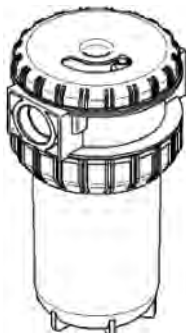

Standard Style Housings

- Basic two-piece design for best economy
- Push-button pressure relief is standard (available without)
- Port sizes: 1/4 inch, 3/8 inch, 1/2 inch, 3/4 inch

Standard Style Housings with Lock Ring

- Most economical three-piece style includes lock ring
- Push-button pressure relief is standard (also available without pressure relief)
- Port sizes: 1/4 inch, 3/8 inch, 1/2 inch, 3/4 inch

Easy Service Housings

- Three-piece design includes lock ring for quick and easy assembly
- Push-button pressure relief is standard
- Brass threaded inserts available
- Port sizes: 3/4 inch, 1 inch

Bypass Housings

- Bypass design offers shut-off and bypass modes
- Lock ring allows for quick and easy assembly
- Automatic pressure relief
- Brass threaded inserts available
- Port sizes: 3/4 inch, 1 inch

Jumbo Easy Service Housing

Jumbo Bypass Housing

Jumbo Housings

- Ideal for high-flow and/or high-capacity applications
- Lock ring closure design allows for quick and easy assembly
- Vent provides pressure relief and air bleeding
- Brass threaded ports available for Jumbo Easy Service Housings
- Port sizes: 1 inch, 1.5 inch